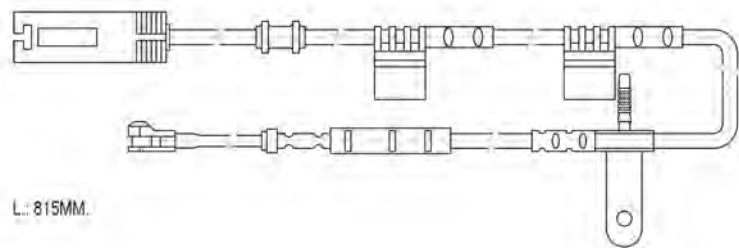

UF3018

MARCA	MODELLO	CROSS REFERENCE AM		CROSS REFERENCE OE	
MINI	MINI (R56) Cooper, Cooper D/S, Cooper S John Cooper Works	ATE	620009	MINI	34356792572
	MINI (R56) Cooper SD, John Cooper Works, One, One D	BOSCH	1987473524		
	MINI Cabriolet (R57) Cooper, Cooper D/S/SD	BREMBO	A00446		
	MINI Cabriolet (R57) John Cooper Works, One	FERODO	FW1365		
	MINI CLUBMAN (R55) Cooper, Cooper D/S/SD	FRI-TECH	SU 324		
	MINI CLUBMAN (R55) John Cooper Works, One, One D	LPR	KS0168		
	MINI CLUBMAN (R55) Cooper, Cooper D, One	METELLI	SU 324	PASTIGLIE FRENO COLLEGATE	
	MINI Coupè (R58) Cooper, Cooper S/S JCW/SD, John Cooper Works	OPENPARTS	AK3145.00	PF1096	
	MINI Roadster (R59) Cooper, Cooper S/S JCW/SD, John Cooper Works	REMSA	WS3145.00		
		TEXTAR	98044800		
		TRUSTING	SU 324		
		TRW	GIC287		

UF3019-2

MARCA	MODELLO	CROSS REFERENCE AM		CROSS REFERENCE OE	
IVECO	DAILY II 30-8, 35-10, 35-12, 35-8, 40-10 4X4, 49-12, 59-12	ATE	621304	IVECO	1908407
	DAILY III 35 S10, 35 C11, 35 S11, 35 C12, 35 S12, 35 C14, 35 C17	BOSCH	-	IVECO	500054528
	40 C13, 40 C14, 40 C15, 40 C17, 50 C11, 50 C13, 50 C14, 50 C15, 65 C14	BREMBO	A00351		
	DAILY IV 40 C10, 40 C12, 40 C13, 40 C14, 40 C15, 40 C17, 40 C18, 45 C15	FERODO	FAI115		
	50 C14, 50 C15, 50 C17, 50 C18	FRI-TECH	SU.100K		
	DAILY V 29 L11, 29 L13, 29 L15, 35 C11, 35 S11, 35 C13, 35 S13, 35 C15	LPR	KS0223		
	35 C17, 35 S17, 40 C17, 45 C17, 50 C17, 60 C17	METELLI	SU.100K	PASTIGLIE FRENO COLLEGATE	
	DAILY VI 35 C14, 35 C15, 35 C16, 35 C17, 40 C14, 40 S14, 40 C15	OPENPARTS	AK3090.00	PF1024	
	40 C17, 40 C18, 50 C14, 50 C15, 50 C17, 50 S17, 65 C14, 65 C15	REMSA	WS3090.00		
	65 C15, 65 C17, 65 C18, 70 C14, 70 C15, 70 C17, 70 C18, 72 C18	TEXTAR	98024800		
		TRUSTING	SU.100K		
		TRW	GIC199