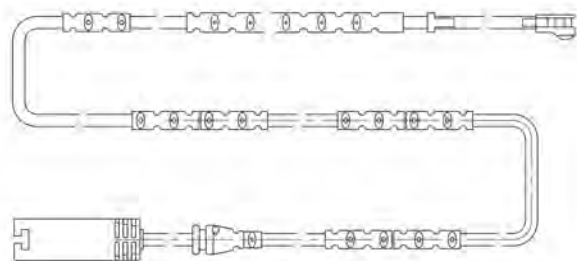

UF3014

L: 1.110MM.

MARCA	MODELLO	CROSS REFERENCE AM		CROSS REFERENCE OE	
BMW	1 (E87) 116 d/i, 118 d/i, 120 d/i, 123 d, 130 i	ATE	620285	BMW	34356792564
	1 Cabriolet (E88) 118 d/i, 120 d/i, 123 d, 125 i, 128 i, 135 i	BOSCH	1987473069, 1987473515		
	1 Coupè (E82) 118 d, 120 d/i, 123 d, 125 i, 135 i	BREMBO	A00437		
	3 (E90) 316 d/i, 318 d/i, 320 d/d xDrive/i, 323 i, 325 i/i xDrive, 328i	FERODO	FWI357		
	3 (E90) 330 d/d xDrive/i, 330 i xDrive/xd/xi, 335 d/i/i xDrive	FRI-TECH	SU 303		
	3 Cabriolet (E93) 318 i, 320 d/i, 323 i, 325 d/i, 330 d/i, 335 i	LPR	KS0156		
	3 Coupè (E92) 318 i, 320 d xDrive, 325 d	METELLI	SU 303	PASTIGLIE FRENO COLLEGATE	
	3 Touring (E91) 316 d/i, 318 d/i, 320 d/d xDrive/i, 325 d/i xDrive	OPENPARTS	AK3111.00	PF1043	
	3 Touring (E91) 330 d/d xDrive/i/i xDrive/xd/xi, 335 d/i/i xDrive	REMSA	WS3111.00		
		TEXTAR	98043900		
		TRUSTING	SU 303		
		TRW	GIC270