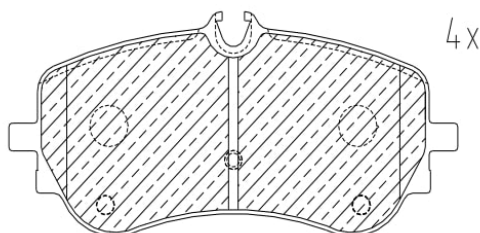

PF1212

ASSALE / IMPIANTO / VVA

BOSCH
VVA 22802

DIMENSIONI (A X B X C)

141,2x64,3x18,7

DISCHI FRENO COLLEGATI

SENSORE USURA ACCESSORIO
(non incluso)

MARCA	MODELLO	CROSS REFERENCE AM		CROSS REFERENCE OE	
MAN	TGE (UY_, UZ_) 2.0 TDI, Etge	ATE	603880,LD3880	MAN	65508206002
VW	AMAROK (2HA, 2HB, S1B, S6B, S7A, S7B, SB1) 2.0BITDI, 2.0 TDI, 2.0 TSI, 3.0 TDI	BOSCH	-	MAN	65508206005
	CRAFTER (SY_, SX_, SZ_) 2.0 TDI, eCRAFTER	BREMBO	P 85 172,P 59 050	VAG	2H6698451
		FERODO	FVR5068	VAG	2H6698451A
		FRI-TECH	1175.0	VAG	2N0698451
		LPR	05P2022		
		METELLI	22-1175-0		
		OPENPARTS	BPA1848.00		
		REMSA	BPM1848.00		
		TEXTAR	2280201		
		TRUSTING	1175.0		
		TRW	-