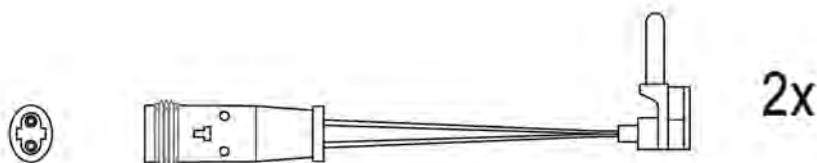

UF3002-2

MARCA	MODELLO	CROSS REFERENCE AM		CROSS REFERENCE OE	
MERCEDES	CLASSE A (W177) A 160/180/180 d/200/200 d/220/220 d/250	ATE	620410	MERCEDES	A1695401617
	CLASSE B (W245) B 150/160/170/180/180 CDI/200/200 CDI	BOSCH	1987473070, 1987474966	MERCEDES	A2115401717
	CLASSE B (W247) B 180/180 d/200 d/220 d	BREMBO	A00274		
	CLASSE C (W205) C180 d/200 d/200 EQ Boost/300/300 d/300 d 4-matic	FERODO	FWI261		
	CLASSE E (W213) E 180/200/200 d/220 d/250/300/300 d	FRI-TECH	SU.129		
	CLASSE G (W463) G320 CDI, G350 CDI, G500	LPR	KS0138		
	CLK (C209) 200 CGI/Kompressor, 220/270/320 CDI, 350, 500	METELLI	SU.129	PASTIGLIE FRENO COLLEGATE	
	CLS (C257) 300 d, 350 d/d 4-matic, 350 EQ Boost, 400 d 4-matic	OPENPARTS	AK3094.00	PF1077	
	GLC (X253) 220/250/350 d 4-matic, AMG 63 4-matic+	REMSA	WS3094.00		
	VANEO (414) 1.6, 1.7 CDI, 1.9	TEXTAR	98024700		
		TRUSTING	SU.129		
		TRW	-