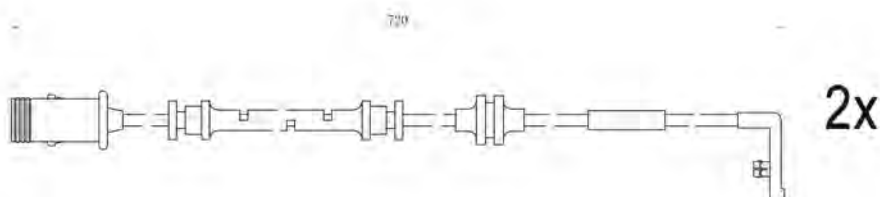

UF3001-2

MARCA	MODELLO	CROSS REFERENCE AM		CROSS REFERENCE OE	
OPEL	ASTRA G (T98) 1.2/1.4/1.6/1.8/2.0/2.2 16V, 1.7 CDTI/DTI 16V/TD	ATE	620718	OPEL	1238442
	ASTRA G (F70) 1.4, 1.6, 1.7 CDTI/DTI 16V/TD, 2.0 DI/DTI	BOSCH	1987434587	OPEL	13122323
	ASTRA G CLASSIC (T98, F35) 1.4 16V, 1.6, 1.7 CDTI	BREMBO	A00259		
	ZAFIRA A MPV (T98) 1.6, 1.6 16V, 1.6 CNG/LPG	FERODO	FWI257		
	ZAFIRA A MPV (T98) 1.8 16V, 2.0 DI 16V/OPC, 2.2 16V, 2.2 DTI 16V	FRI-TECH	SU 318		
	ZAFIRA B (A05) 1.6 FlexFuel	LPR	KS0080		
SAAB	9-3 (YS3D) 2.0 i/Turbo, 2.2 TiD, 2.3 i/Turbo	METELLI	SU 318	PASTIGLIE FRENO COLLEGATE	
	9-5 (YS3E) 1.9 TiD, 2.0 t, 2.2/3.0 TiD, 2.3 t/Turbo	OPENPARTS	AK3077.00	PF1080	
	900 II 2.0-16 Turbo, 2.0 i, 2.3-16, 2.5-24 V6	REMSA	WS3077.00	PF1092	
		TEXTAR	98023300		
		TRUSTING	SU 318		
		TRW	GIC171