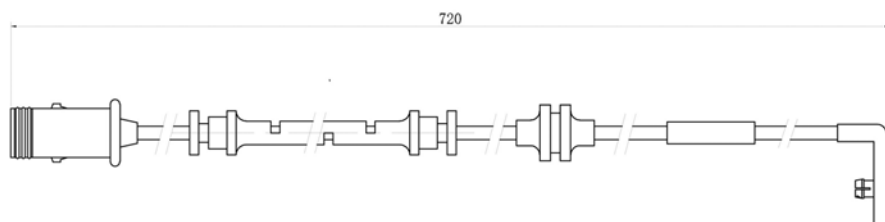

UF3008

MARCA	MODELLO	CROSS REFERENCE AM		CROSS REFERENCE OE	
OPEL	ASTRA H (A04) 1.2, 1.3 CDTI, 1.4, 1.6, 1.6 Turbo, 1.7 CDTI	ATE	620018	OPEL	13153473
	ASTRA H (A04) 1.8, 1.9 CDTI/CDTI 16V, 2.0 Turbo	BOSCH	1987473018	OPEL	6235674
	ASTRA H GTC (A04) 1.3 CDTI, 1.4, 1.6, 1.6 Turbo, 1.7 CDTI	BREMBO	A00254		
	ASTRA H GTC (A04) 1.8, 1.9 CDTI/CDTI 16V, 2.0 Turbo	FERODO	FWI300		
	COMBO 1.3 CDTI 16V, 1.4 16V, 1.6 CNG 16V, 1.7 CDTI 16V/DI 16V/DTI 16V	FRI-TECH	SU 319		
	COMBO Tour 1.3 CDTI 16V, 1.4, 1.6 CNG, 1.7 CDTI 16V/DI 16V/DTI 16V	LPR	KS0244		
	ZAFIRA A MPV (T98) 1.6, 1.6 LPG	METELLI	SU 319	PASTIGLIE FRENO COLLEGATE	
	ZAFIRA B (A05) 1.7 CDTI VAN	OPENPARTS	AK3105.00	PF1051	
		REMSA	WS3105.00		
		TEXTAR	98029800		
		TRUSTING	SU 319		
		TRW	GIC197		

UF3009-2

L:130mm.

2x

MARCA	MODELLO	CROSS REFERENCE AM		CROSS REFERENCE OE	
IVECO	DAILY IV 35 S 14, 35 S 14/P	ATE	0	IVECO	42567353
	DAILY IV 29 L 10/12V, 29 L 12V/P, 29 L 14C/V, 35 C 10, 35 S 10	BOSCH	-	IVECO	500054694
	DAILY IV 35 C 11V, 35 S 11V, 35 C 12/13/14/15V, 35 S 12/13/14V	BREMBO	A00408		
	DAILY IV 35 C 17/18V, 35 S 17/18V, 40 C 10/11/12/13/14/15/17/18V	FERODO	FWI303		
	DAILY IV 50 C 14/15/17/18V, 60 C 18, 65 C 15/18	FRI-TECH	SU 225K		
	DAILY IV 40 C 17K, 40 C 17DK	LPR	KS0182		
	DAILY V 29 L 11V, 35 C/S 11V, 40 C 11V	METELLI	SU225K	PASTIGLIE FRENO COLLEGATE	
	DAILY V 35 S, 35 C Electric	OPENPARTS	AK3133.00	PF1097	
	DAILY V Natural Power 35 S 14, 35/40/50 C 14	REMSA	WS3133.00		
	DAILY V 26 L 11, 26 L 11D, 35 C 11D, 35 S11, 40 C11	TEXTAR	98040700		
		TRUSTING	SU225K		
		TRW	GIC343