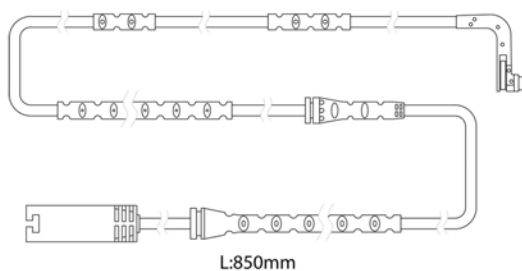

UF3013

MARCA	MODELLO	CROSS REFERENCE AM		CROSS REFERENCE OE	
BMW	3 (E90) 320 d xDrive, 325 i xDrive/xi	ATE	620266	BMW	34356789441
	3 (E90) 330 i xDrive/xd/xi, 335 i xDrive/xi	BOSCH	1987473030		
	3 Coupè (E92) 320 d xDrive, 325 i xDrive/xi	BREMBO	A00223		
	3 Coupè (E92) 330 i xDrive/xd, 335 i xDrive/xi	FERODO	FWI331		
	3 Touring (E91) 320 d xDrive, 325 i xDrive/xi	FRI-TECH	SU 259		
	3 Touring (E91) 330 d xDrive/xd/xi	LPR	KS0013		
	X1 (E84) xDrive 18d/20d/23d	METELLI	SU 259	PASTIGLIE FRENO COLLEGATE	
	X1 (E84) xDrive 25i/28i	OPENPARTS	AK3122.00	PF1091	
		REMSA	WS3122.00		
		TEXTAR	98035500		
		TRUSTING	SU 259		
		TRW	GIC216