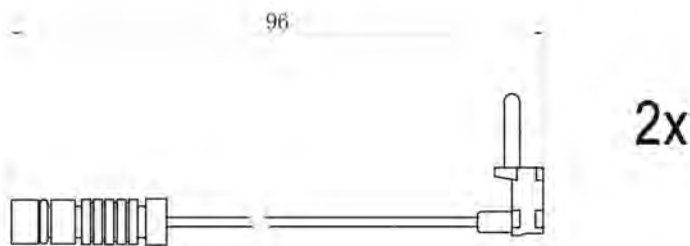

UF3000-2

MARCA	MODELLO	CROSS REFERENCE AM		CROSS REFERENCE OE	
CHRYSLER	CROSSFIRE 3 2	ATE	620401	MERCEDES	A1265402017
MERCEDES	124 Coupè (C124) 230/300 CE, 320 CE	BOSCH	1987474901		
	124 (W124) 260/280/300/320/400/500 E	BREMBO	A00349		
	190 (W201) E 2 6	FERODO	FWI226		
	CLASSE C (W202) C 180/200/220/230/240/280, C200 CDI, C220 CDI, C250 D	FRI-TECH	SU.011		
	CLASSE E (W210) E 200/220/270 CDI, E 230/240/280	LPR	KS0137		
	CLASSE E (S210) E 200/220/230/240/280/320 T	METELLI	SU.011	PASTIGLIE FRENO COLLEGATE	
	CLK (C208) 200, 200/230 Kompressor, 320	OPENPARTS	AK3064.00	PF1039	
	SL (R129) 280, 300 SL, 320, 500, 500 SL, 600	REMSA	WS3064.00		
	SLK (R170) 200, 200/230 Kompressor, 320	TEXTAR	98021300		
		TRUSTING	SU.011		
		TRW	GIC164