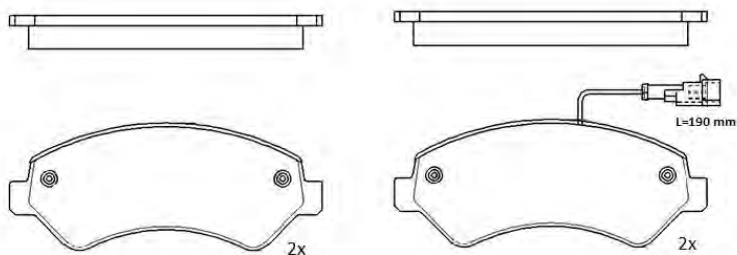

PF1187

ASSALE / IMPIANTO / VVA

BREMBO
VVA 24466

DIMENSIONI (A X B X C)

169,3x69,1x19

DISCHI FRENO COLLEGATI

DSF2040

SENSORE USURA ACCESSORIO
(non incluso)

MARCA	MODELLO	CROSS REFERENCE AM		CROSS REFERENCE OE	
CITROËN	JUMPER 2.0 BlueHDi, 2.2 BlueHDi, 2.2 HDi, 3.0 HDi	ATE	604810,604811	FCA	6001073128
	DUCATO (250_, 290_) 2.2 MTJ, 2.3 MTJ, 3.0 MTJ	BOSCH	986494109,1	FCA	77367090
PEUGEOT	BOXER 2.0 BlueHDi, 2.2 BlueHDi, 2.2 HDi, 3.0 HDi	BREMBO	P 23 136,P 61 093,P 61 094, P 61 118,P 61 125	FCA	77364015
		FERODO	FSL1925,FSL1926,FVR1925, FVR1926	FCA	77366021
		FRI-TECH	725.0,725.1	PSA	1617284580
		LPR	05P1288,05P1721	PSA	1623842680
		METELLI	22-0709-0,22-0709-1	PSA	1612433680
		OPENPARTS	BPA1275.01,BPA1275.12	PSA	1612433680
		REMSA	BPM1275.01	PSA	425463
		TEXTAR	2446601,2446602,2446701, 2446703	RENAULT	8671016688
		TRUSTING	-		
		TRW	GDB1703,GDB1982,GDB207 2