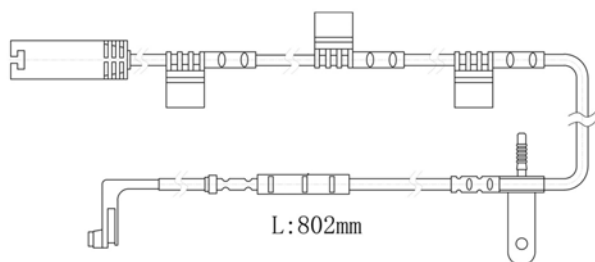

UF3012

MARCA	MODELLO	CROSS REFERENCE AM		CROSS REFERENCE OE	
BMW	1 (F20) 120 d/d xDrive, 125 i	ATE	620267	BMW	34356789440
	1 (F21) 120d/d xDrive, 125 i	BOSCH	1987473050		
	1 Cabriolet (E88) 118 d/i, 120 d/i, 123 d, 125 i, 128 i, 135 i	BREMBO	A00213		
	1 Coupè (E82) 118 d, 120 d/i, 123 d, 125 i	FERODO	FWI320		
	2 Cabriolet (F23) 220 i, 230 i, M240 i/i xDrive	FRI-TECH	SU 305		
	2 Coupè (F22, F87) 220 i, 230 i, M240 i/i xDrive	LPR	-		
	3 (E90) 320 d/i, 323 i, 325 d/i, 328 i, 330 d/d xDrive/i/xd, 335 d/i	METELLI	SU 305	PASTIGLIE FRENO COLLEGATE	
	3 Cabriolet (E93) 320 d/i, 323 i, 325 i, 330 d/i, 335 i	OPENPARTS	AK3165.00	PF1091	
	3 Coupè (E92) 316 i, 320 d/i, 325 d/i, 330 d/i, 335 d/i	REMSA	WS3165.00		
	3 Touring (E91) 318 d/i, 320 d/i, 325 d/i, 330 d/i/xi, 335 d/i/xi	TEXTAR	98046000		
		TRUSTING	SU 305		
		TRW	GIC240