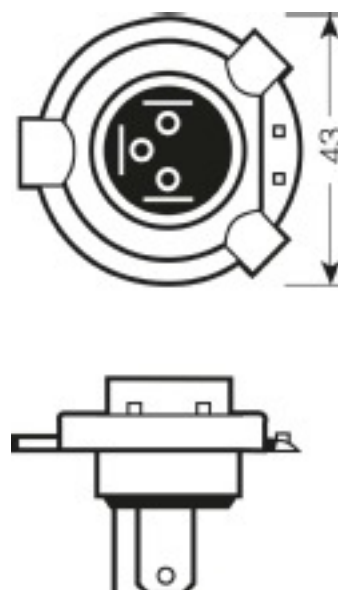

Electrical data

Power input	36.8 / 36.8 W ¹⁾
Nominal wattage	35/35 W
Nominal voltage	12 V
Test voltage	13.2 V

¹⁾ Maximum

Light technical data

Color temperature	3200 K
Luminous flux	820 / 520 lm

Dimensions & weight

Length	85.0 mm
Diameter	15.0 mm
Product weight	23.00 g

Product line drawing

Base

Lifespan

Lifespan B3	150 / 150 h ¹⁾
Lifespan Tc	300 / 300 h ¹⁾

¹⁾ Filament 1 / Filament 2

Additional product data

Base (standard designation)	PX43t
-----------------------------	-------