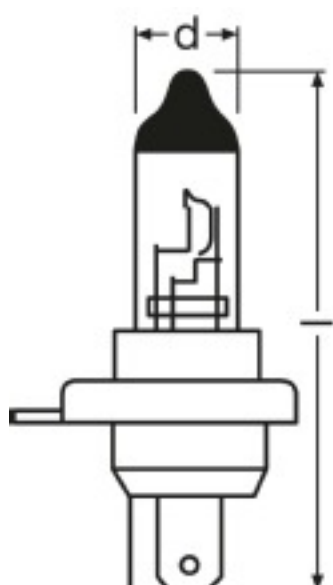

Electrical data

Power input	36.8 / 36.8 W ¹⁾
Nominal wattage	35/35 W
Nominal voltage	12 V
Test voltage	13.2 V

¹⁾ Maximum

Light technical data

Color temperature	3200 K
Luminous flux	820 / 520 lm

Dimensions & weight

Length	85.0 mm
Diameter	15.0 mm
Product weight	23.00 g

Product line drawing

Base

Lifespan

Lifespan B3	150 / 150 h ¹⁾
Lifespan Tc	300 / 300 h ¹⁾

¹⁾ Filament 1 / Filament 2

Additional product data

Base (standard designation)	PX43t
-----------------------------	-------